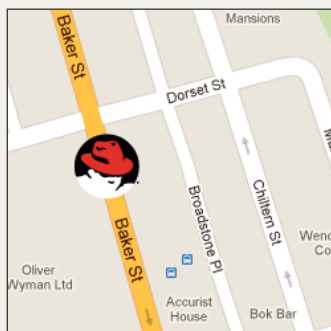

Location

Red Hat London Office
64 Baker Street
4th Floor
London
W1U 7DF

Directions

By Car:

Baker Street is off Marylebone Road which is an extension of the A40, one of the major routes in and out of London. There is street parking available in certain areas which one can pay for via parking meters. Driving in London is not recommended and benefits from advanced planning.

By Bus:

The following bus numbers travel to Baker Street: 13, 18, 27, 30, 74, 82, 113, 139 and 274.

By Tube:

Baker Street is the nearest underground station to the office. When you come out of the station, follow the sign for Baker Street. Walk down Baker Street (towards Oxford Street) on the left hand side for 5 minutes.